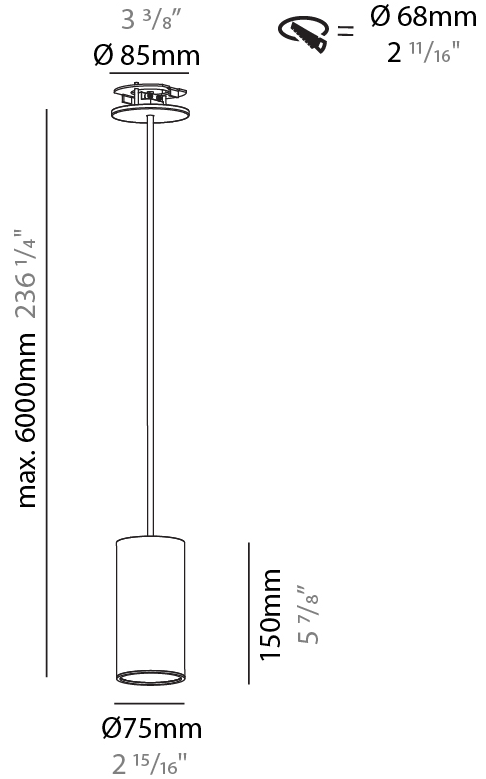

GENERAL

Series: Hangover
Subseries: Hangover Monopoint Recessed Canopy
Brand: Prolicht
Division: Architectural
Mounting Type: Suspension
Mounting Location: Ceiling
Subcategory: Pendant

PHYSICAL

Shape: Cylinder
Diameter (mm): 75
Diameter (in): 2 ¹⁵/₁₆
Height (mm): 150
Height (in): 5 ⁷/₈
Max. Overall Height (mm): 2150
Max. Overall Height (in): 84 ⁵/₈
Light Distribution: Direct
Diffuser: Shine Ring 0-6
Fixture Finish: SSR / BKV / CWI / CRY / HAB / UFT / ITA / RUA / FTG / MYG / LOD / PUS / FRO / FUP / KIA / POP / BLS / SPG / MEY / GOH / GUM / CHC / COM / ABZ / JAG / OBR / MOS / ROR
Fixture Material: Aluminum
Cable Details: 2000mm / 6000mm Cable in White / Black / Orange / Red
Cut-out Measurements: 68mm / 2 11/16"

ELECTRICAL

Lamp Type: LED (Zhaga Standard)
Input Wattage (W): 10.9
Total Output Wattage (W): 9
Dimming: Tri-Mode (Non-Dimming and Phase Dimming (120Vac only) and 0-10V Dimming)
Driver Included: Yes
Driver Location: External
Driver Type: Constant Current - Universal
Driver Class: Class 2
Housing: ENCP3 w/Quick Connect
Input Voltage (V): 120 - 277
Constant Current (MA): 500

LED

Number of LEDs: 1
Color Temperature (°K): 2700 / 3000 / 4000
Max. Delivered Lumen (lm): 923
CRI: >90 CRI
Lamp Life (hrs): 50000
Upon Request: ***3500K available in minimum quantities (larger quantities upon request)

OPTICAL

Reflector: 18 / 36 / 52

RATINGS AND CERTIFICATIONS

Certified By: Certified for North American Standards
IP rating: IP20